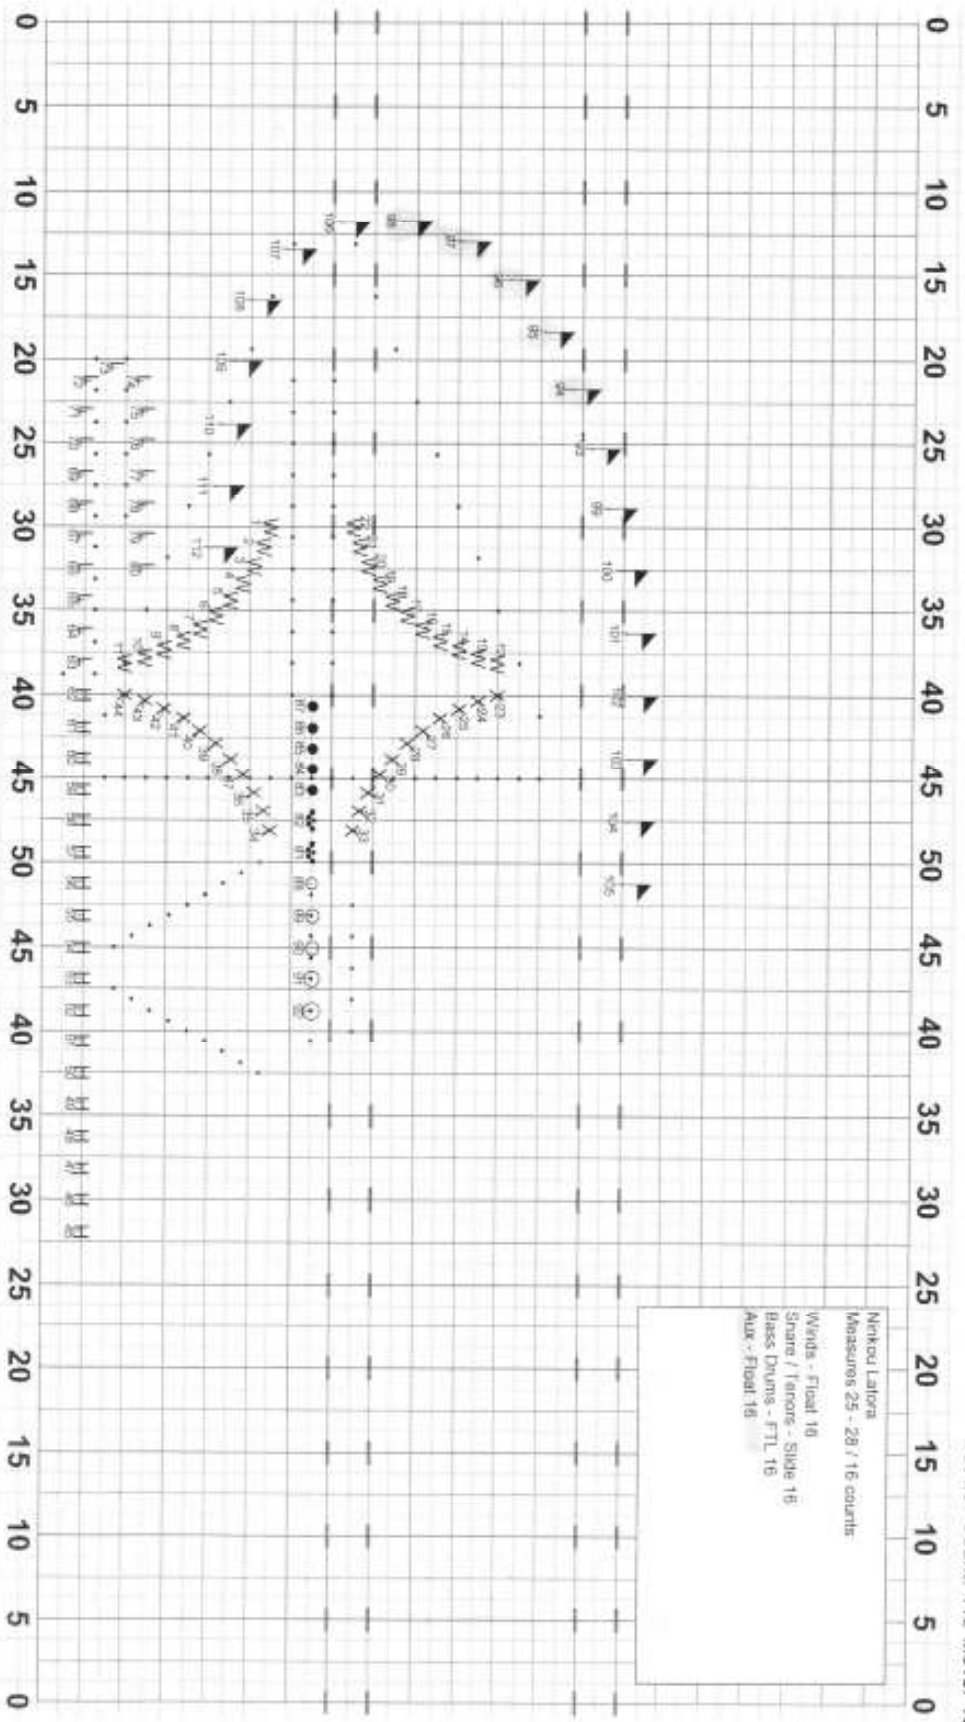

Drill: Ninkou Latora

Set #5 Count: 112 Move: 16

Director Viewpoint

Licensed to Avon Lake High School
Created on Power 3D