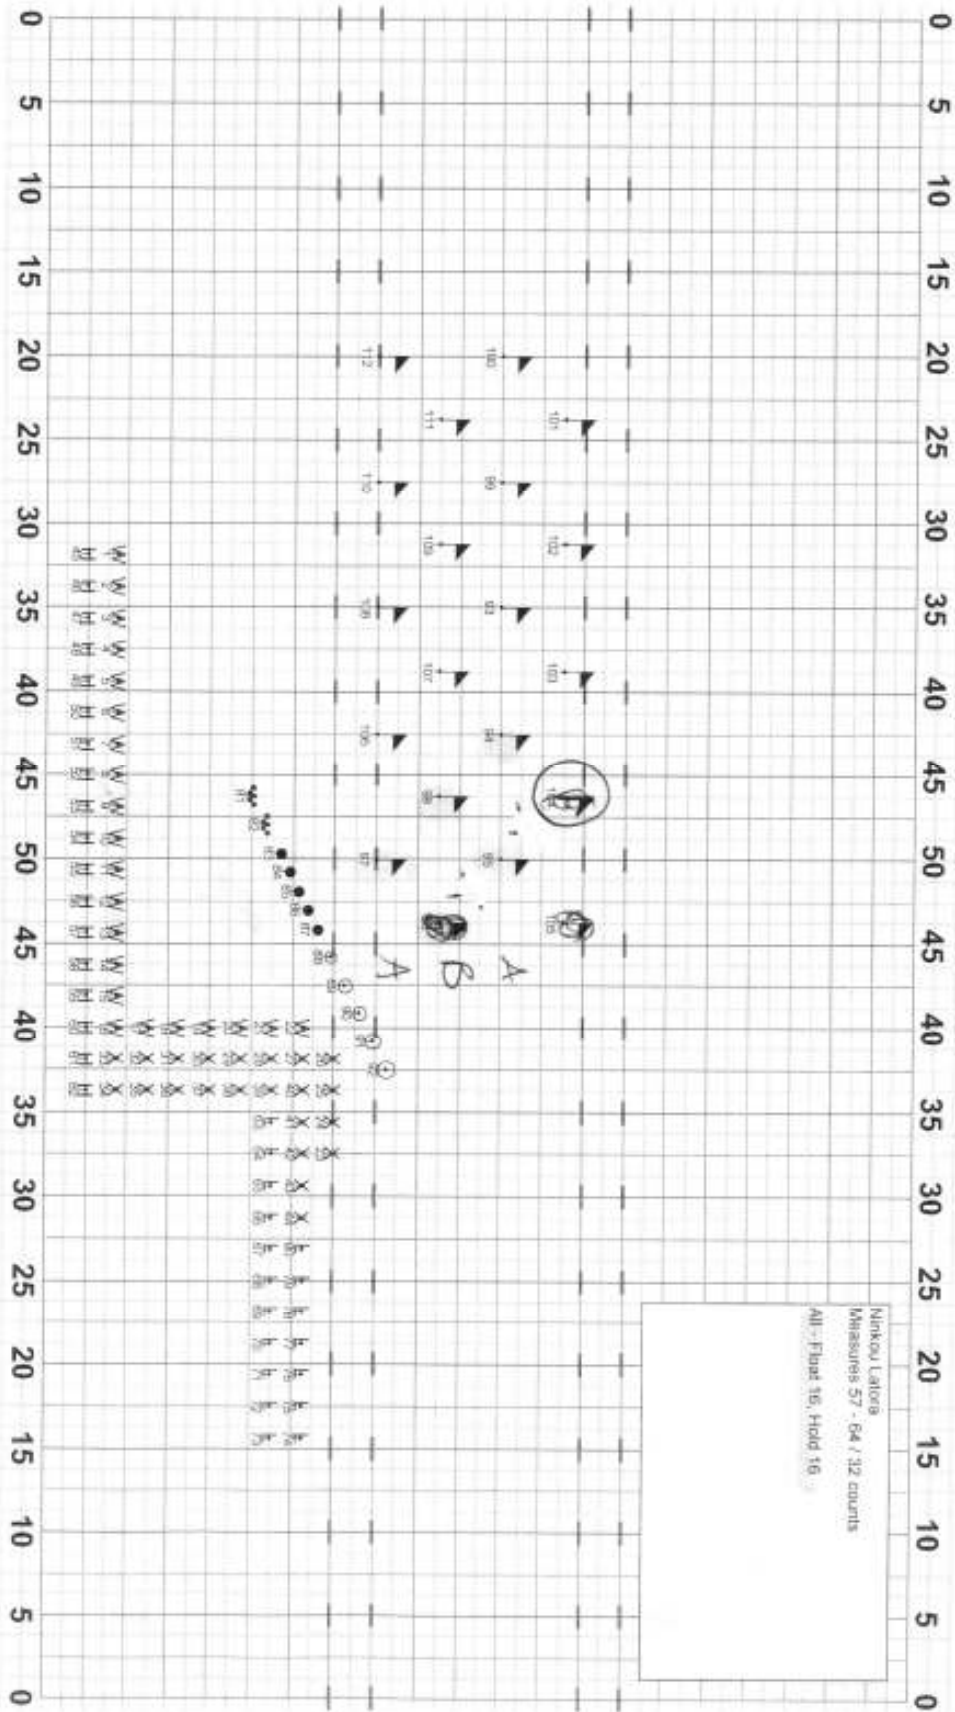

Drill: Ninkou Latora

Set #9 Count: 256 Move: 16

Director Viewpoint

Licensed to: Aeon Lake High School
Created on PwWare 3D