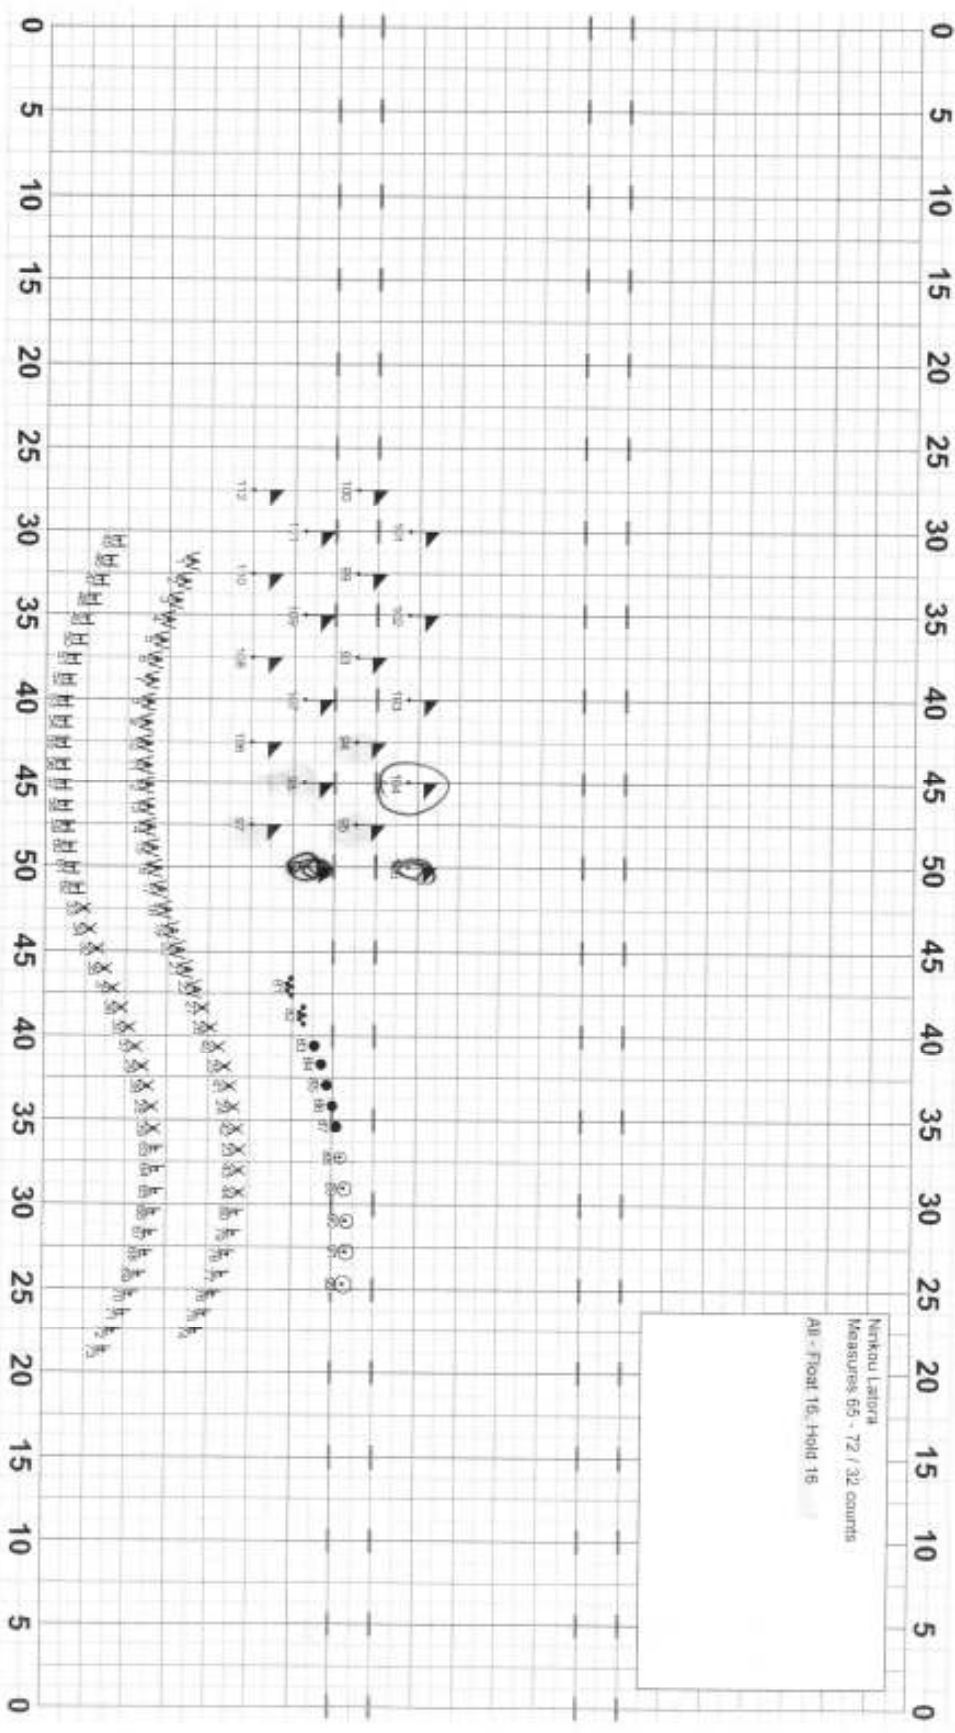

Drill: Ninkou Latona

Set #10 Count: 288 Move: 16

Director Viewpoint

Licensed to Ayron Laine High School
Created on Pwaffle 3D.