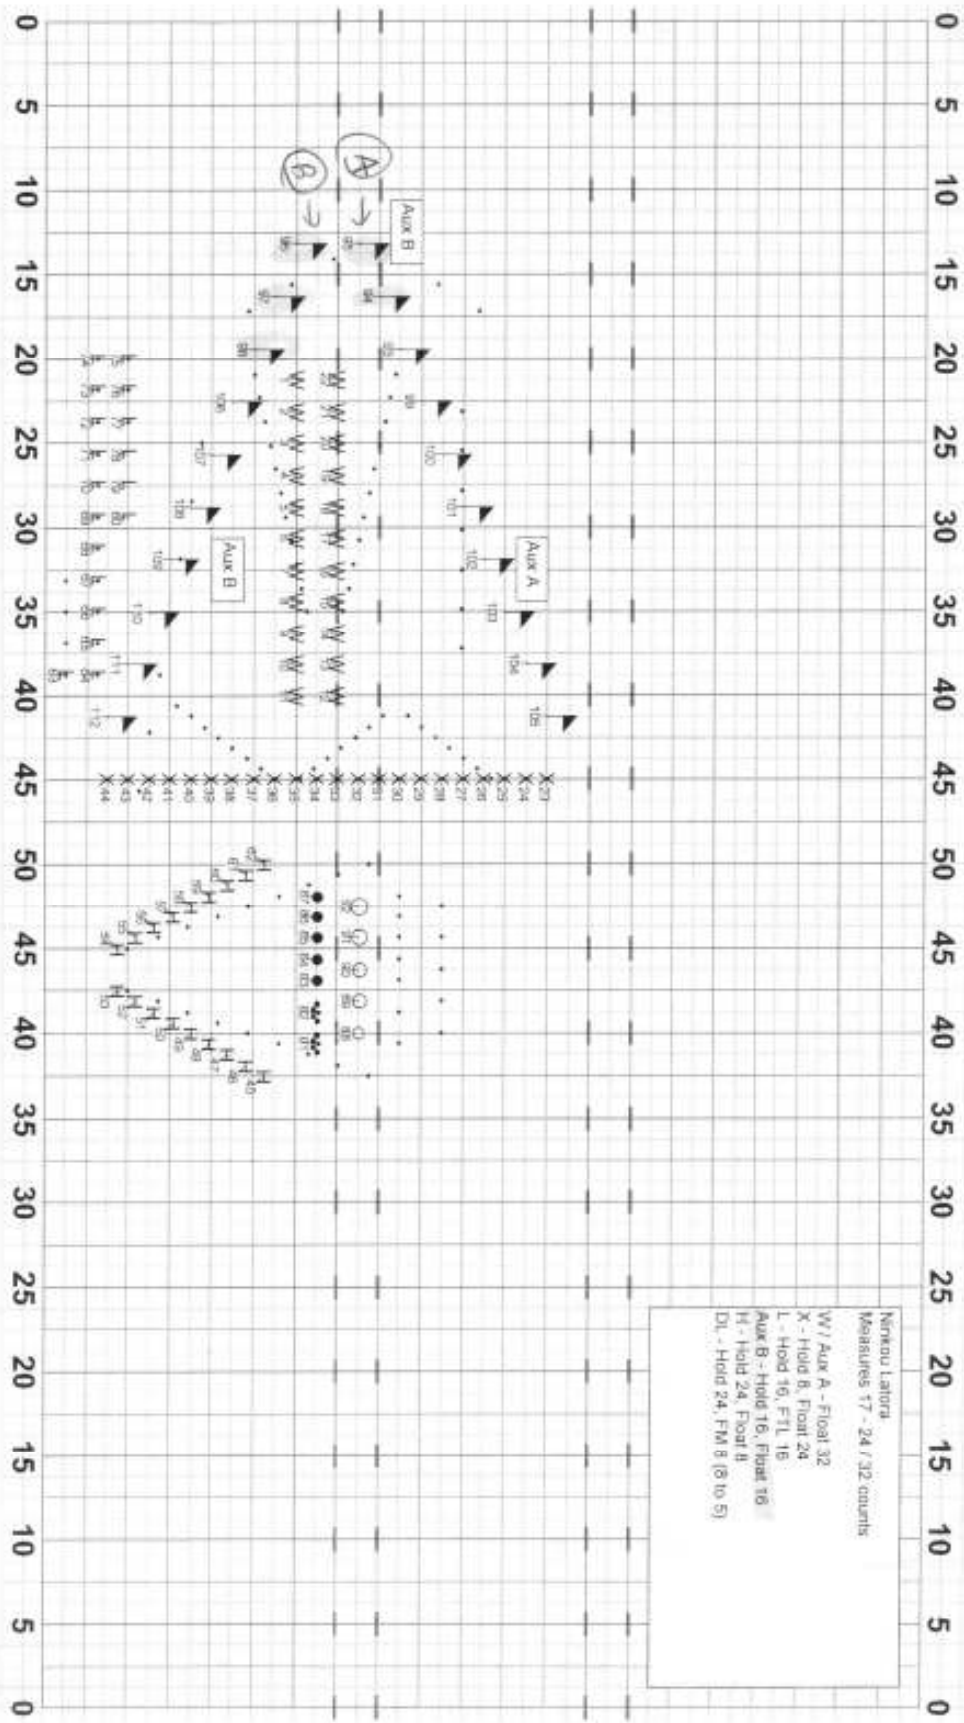

Set #1 Count: 16 Move: 16

Director Viewpoint

Licensed to Avon Lake High School  
Created on P-ware 3D

Drill: Ninkou Latora Set: (Subset)

Set #1A Count: 40 Move: 24

Director: Viewport

Licensed to Avon Lake High School  
Created on Pwafire 3D

Drill: Ninkou Latora

Set #2 Count: 48 Move: 8

Drill: Ninkou Latora

Set #3 Count: 64 Move: 16

Director Viewpoint

Drill: Ninkou Latora Set: (Subset)

Set #3A Count: 72 Move: 8

Director Viewpoint

Set #3C Count: 88 Move: 8

Director Viewport

Located to Avon Lake High School  
Created on PwWare 3D

Drill: Ninkou Latora

Set #4 Count: 96 Move: 8

Director Viewpoint

Licensed to: Avon Lake High School  
Created on Pwaver 3D